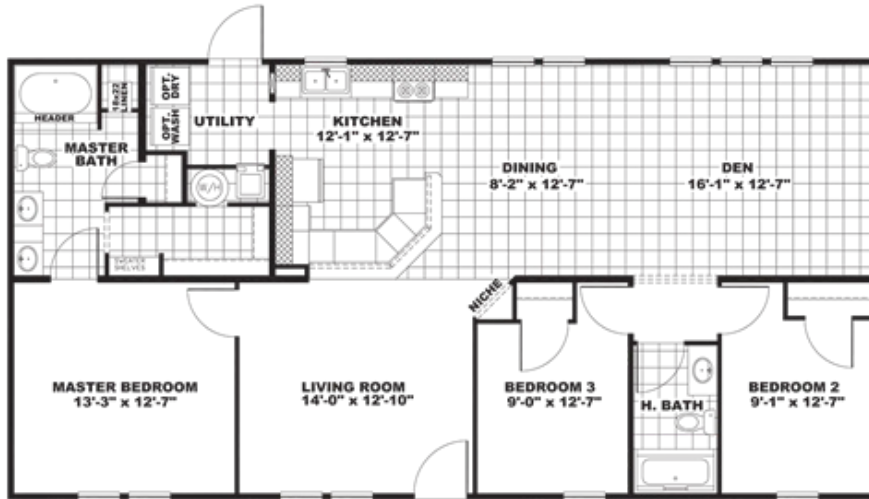

ELITE 52 Model number: 27ELN28523AH

3 beds • 2 baths • 1456 sq.ft. • 28' width • 52' depth

OPT. BEDROOM 4

ALTERNATE KITCHEN W/ISLAND

Our home building facilities invest in continuous product and process improvements. Plans, dimensions, features, materials, specifications and availability are subject to change without notice or obligation. Renderings and floor plans are representative likenesses of our homes and may differ from the actual homes. We invite you to tour a Home Center near you and inspect the highest value in quality housing available or call (828) 433-8455 to speak with a Home Consultant. Copyright 2017, CMH. All rights reserved.